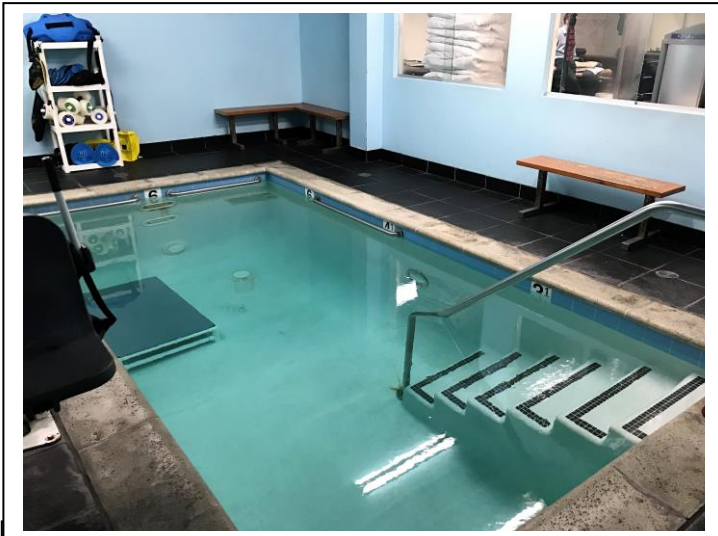

**MANI
BROTHERS**

SUNSET MEDICAL TOWER

9201 W SUNSET BLVD. # M-120

5,465 SQUARE FEET

BUILT-OUT PHYSICAL THERAPY SPACE

MANI BROTHERS REAL ESTATE INVESTMENT