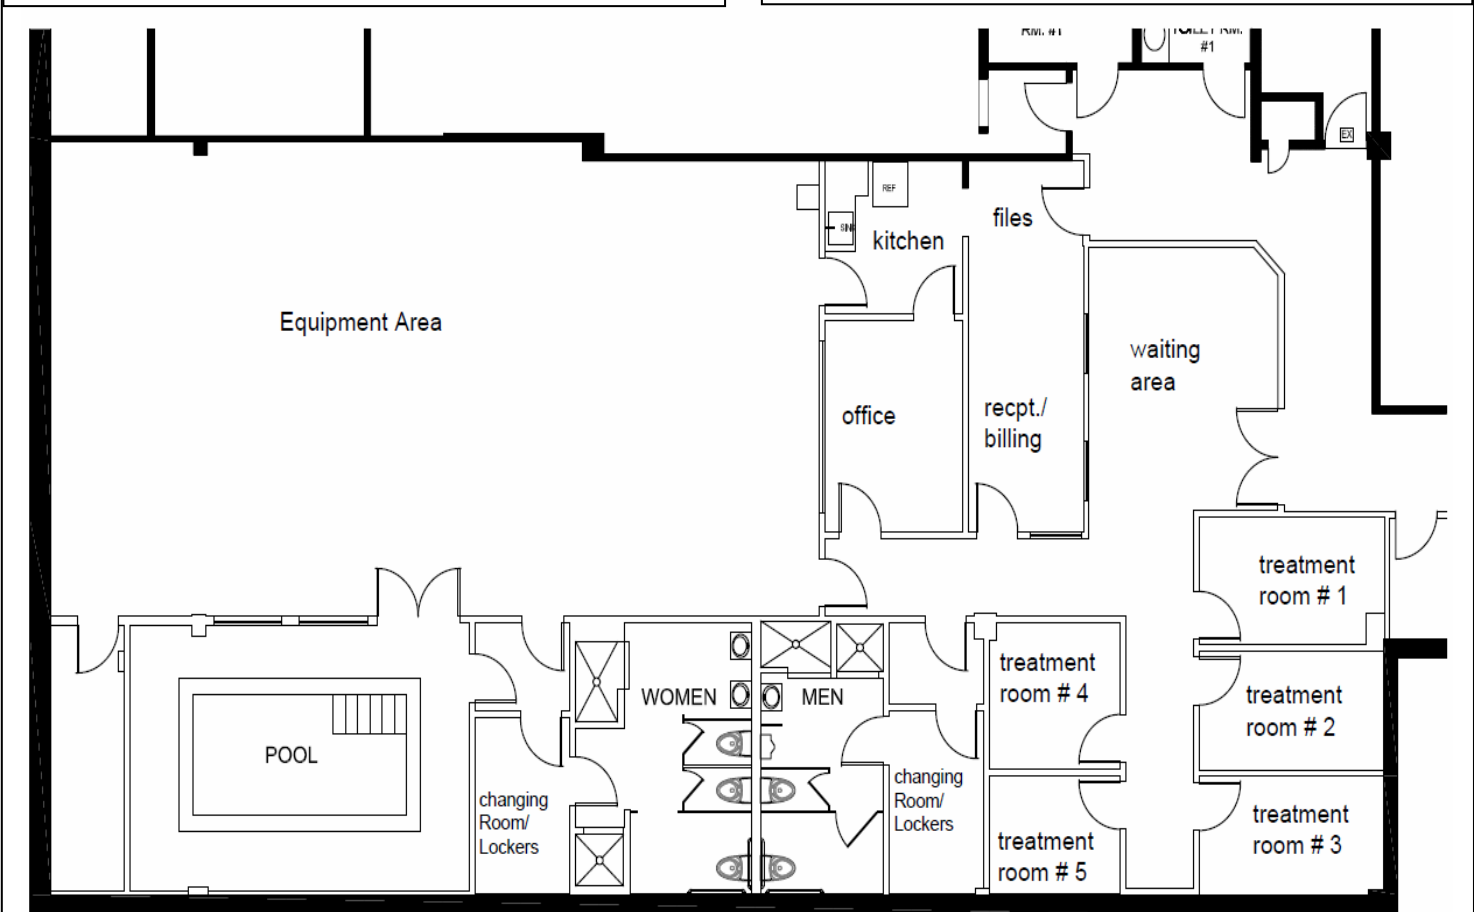

**MANI
BROTHERS**

SUNSET MEDICAL TOWER

9201 W SUNSET BLVD. # M-120

5,465 SQUARE FEET

BUILT-OUT PHYSICAL THERAPY SPACE

MANI BROTHERS REAL ESTATE INVESTMENT