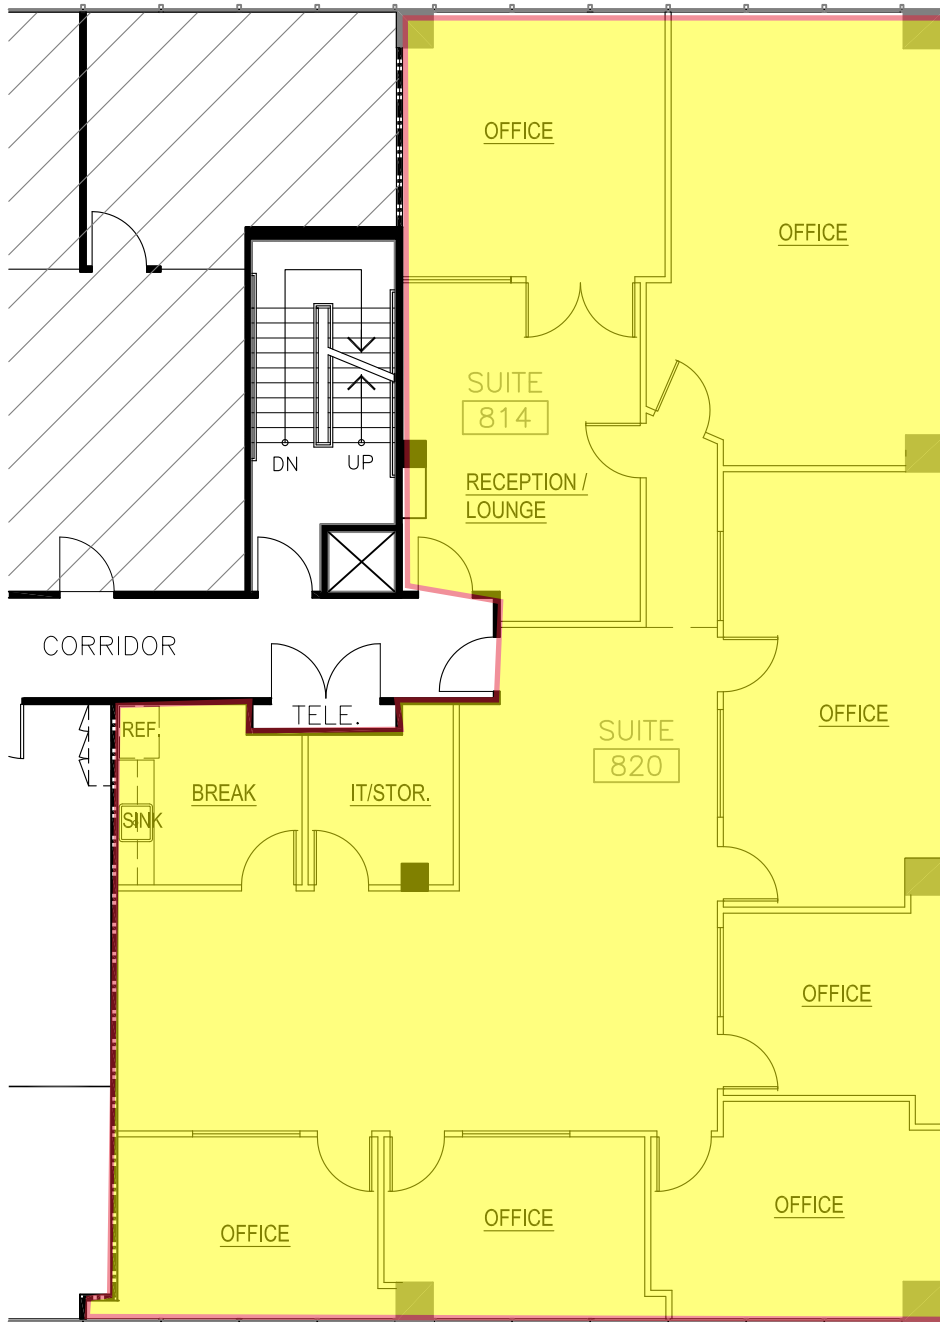

9000 Sunset Blvd
West Hollywood

SUITE #814/820

3,368 Sq. Ft.

can be
combined with #
806 for a total of
7,014 S/F